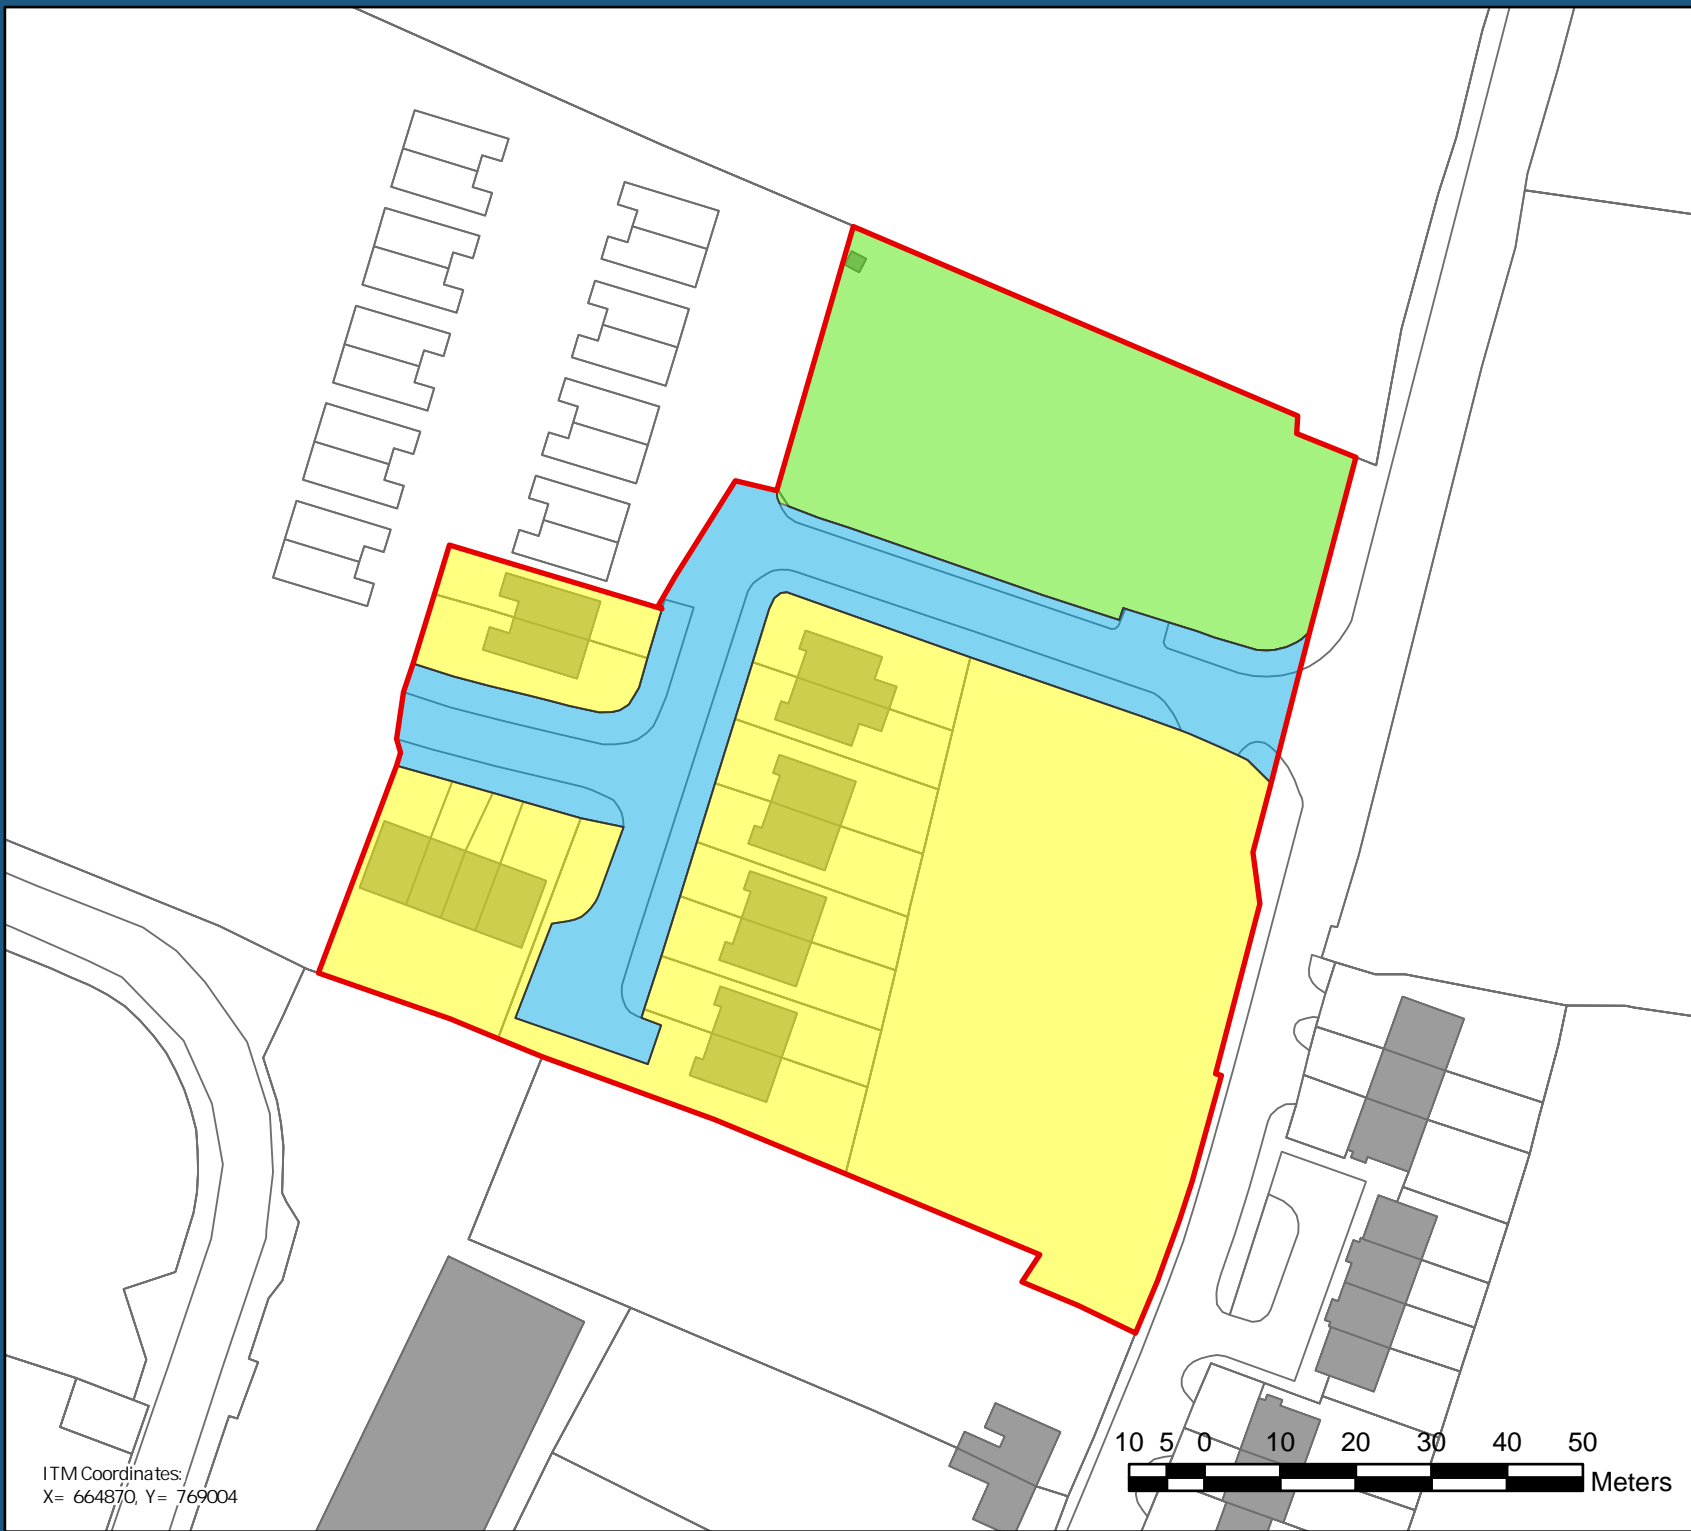

ITM Coordinates:
X= 664870, Y= 769004