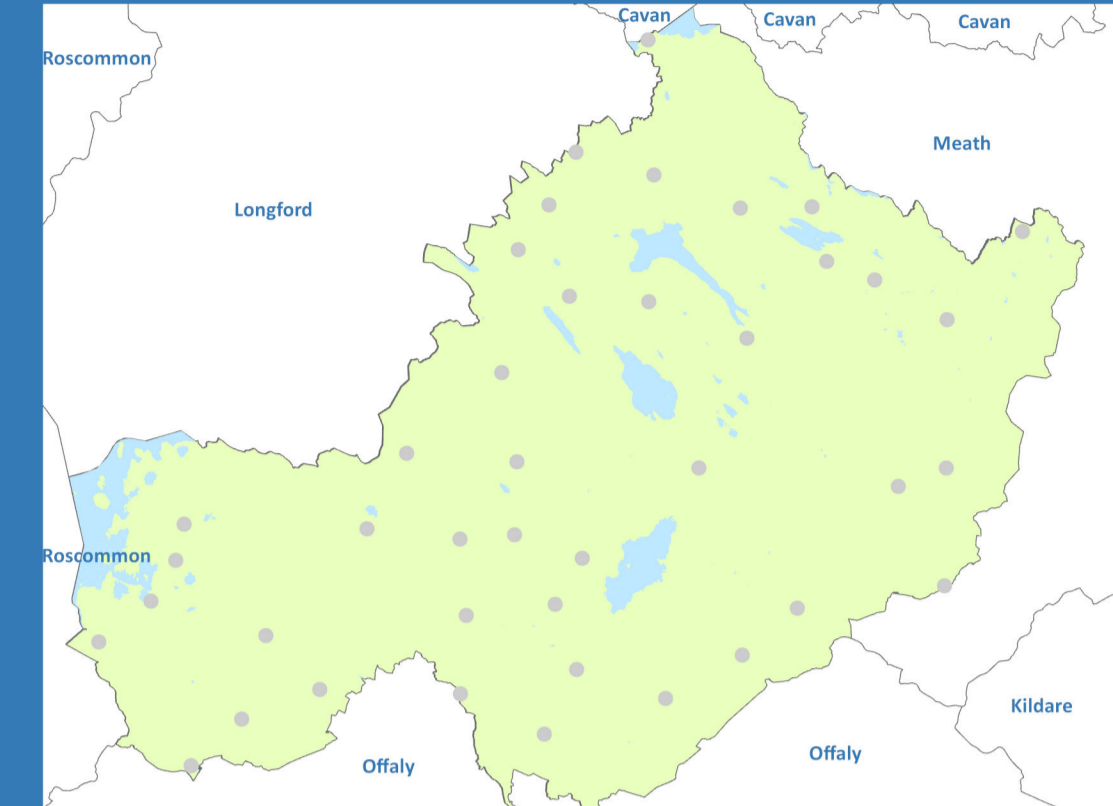

# Westmeath Settlement Hierarchy 2021 - 2027

Settlement Hierarchy	Town	Map Number
<b>Self-Sustaining Growth Towns</b>	Castlepollard	2 & 3
	Kilbeggan	4 & 5
	Kinnegad	6 & 7
	Moate	8 & 9
<b>Self-Sustaining Towns</b>	Killucan/Rathwire	10 & 11
	Rochfortbridge	12 & 13
<b>Towns and Villages</b>	Clonmellon	14 & 15
	Delvin	16 & 17
	Tyrrellspass	18 & 19
<b>Rural (Served)</b>	Ballinalack	20
	Ballymore	21
	Ballynacarrigy	22
	Castletown Geoghegan	23
	Collinstown	24
	Glasson	25
	Milltownpass	26
	Multyfarnham	27
<b>Self-Sustaining Rural Consolidation</b>	Ballynagore	28
	Coole	29
	Finnea	30
	Raharney	31
	Rathowen	32
<b>Rural Node</b>	Archerstown	36
	Ballinahown	33
	Ballinea	35
	Baylin	33
	Castledaly	33
	Castletown	37
	Gainstown	35
	Lismacaffrey	37
	Loughnavalley	34
	Mount Temple	33
	Moyvore	34
	Rathconrath	35
	Streete	37
	Taghmon	36
	Tang	34
	The Downs	36
	Tubberclair	34

**KEY**

**Settlement Hierarchy**

- Regional Growth Centre
- Key Towns
- Self-Sustaining Growth Towns
- Self-Sustaining Towns
- Towns & Villages
- Rural (Served)
- Self-Sustaining Rural Consolidation
- Rural Node