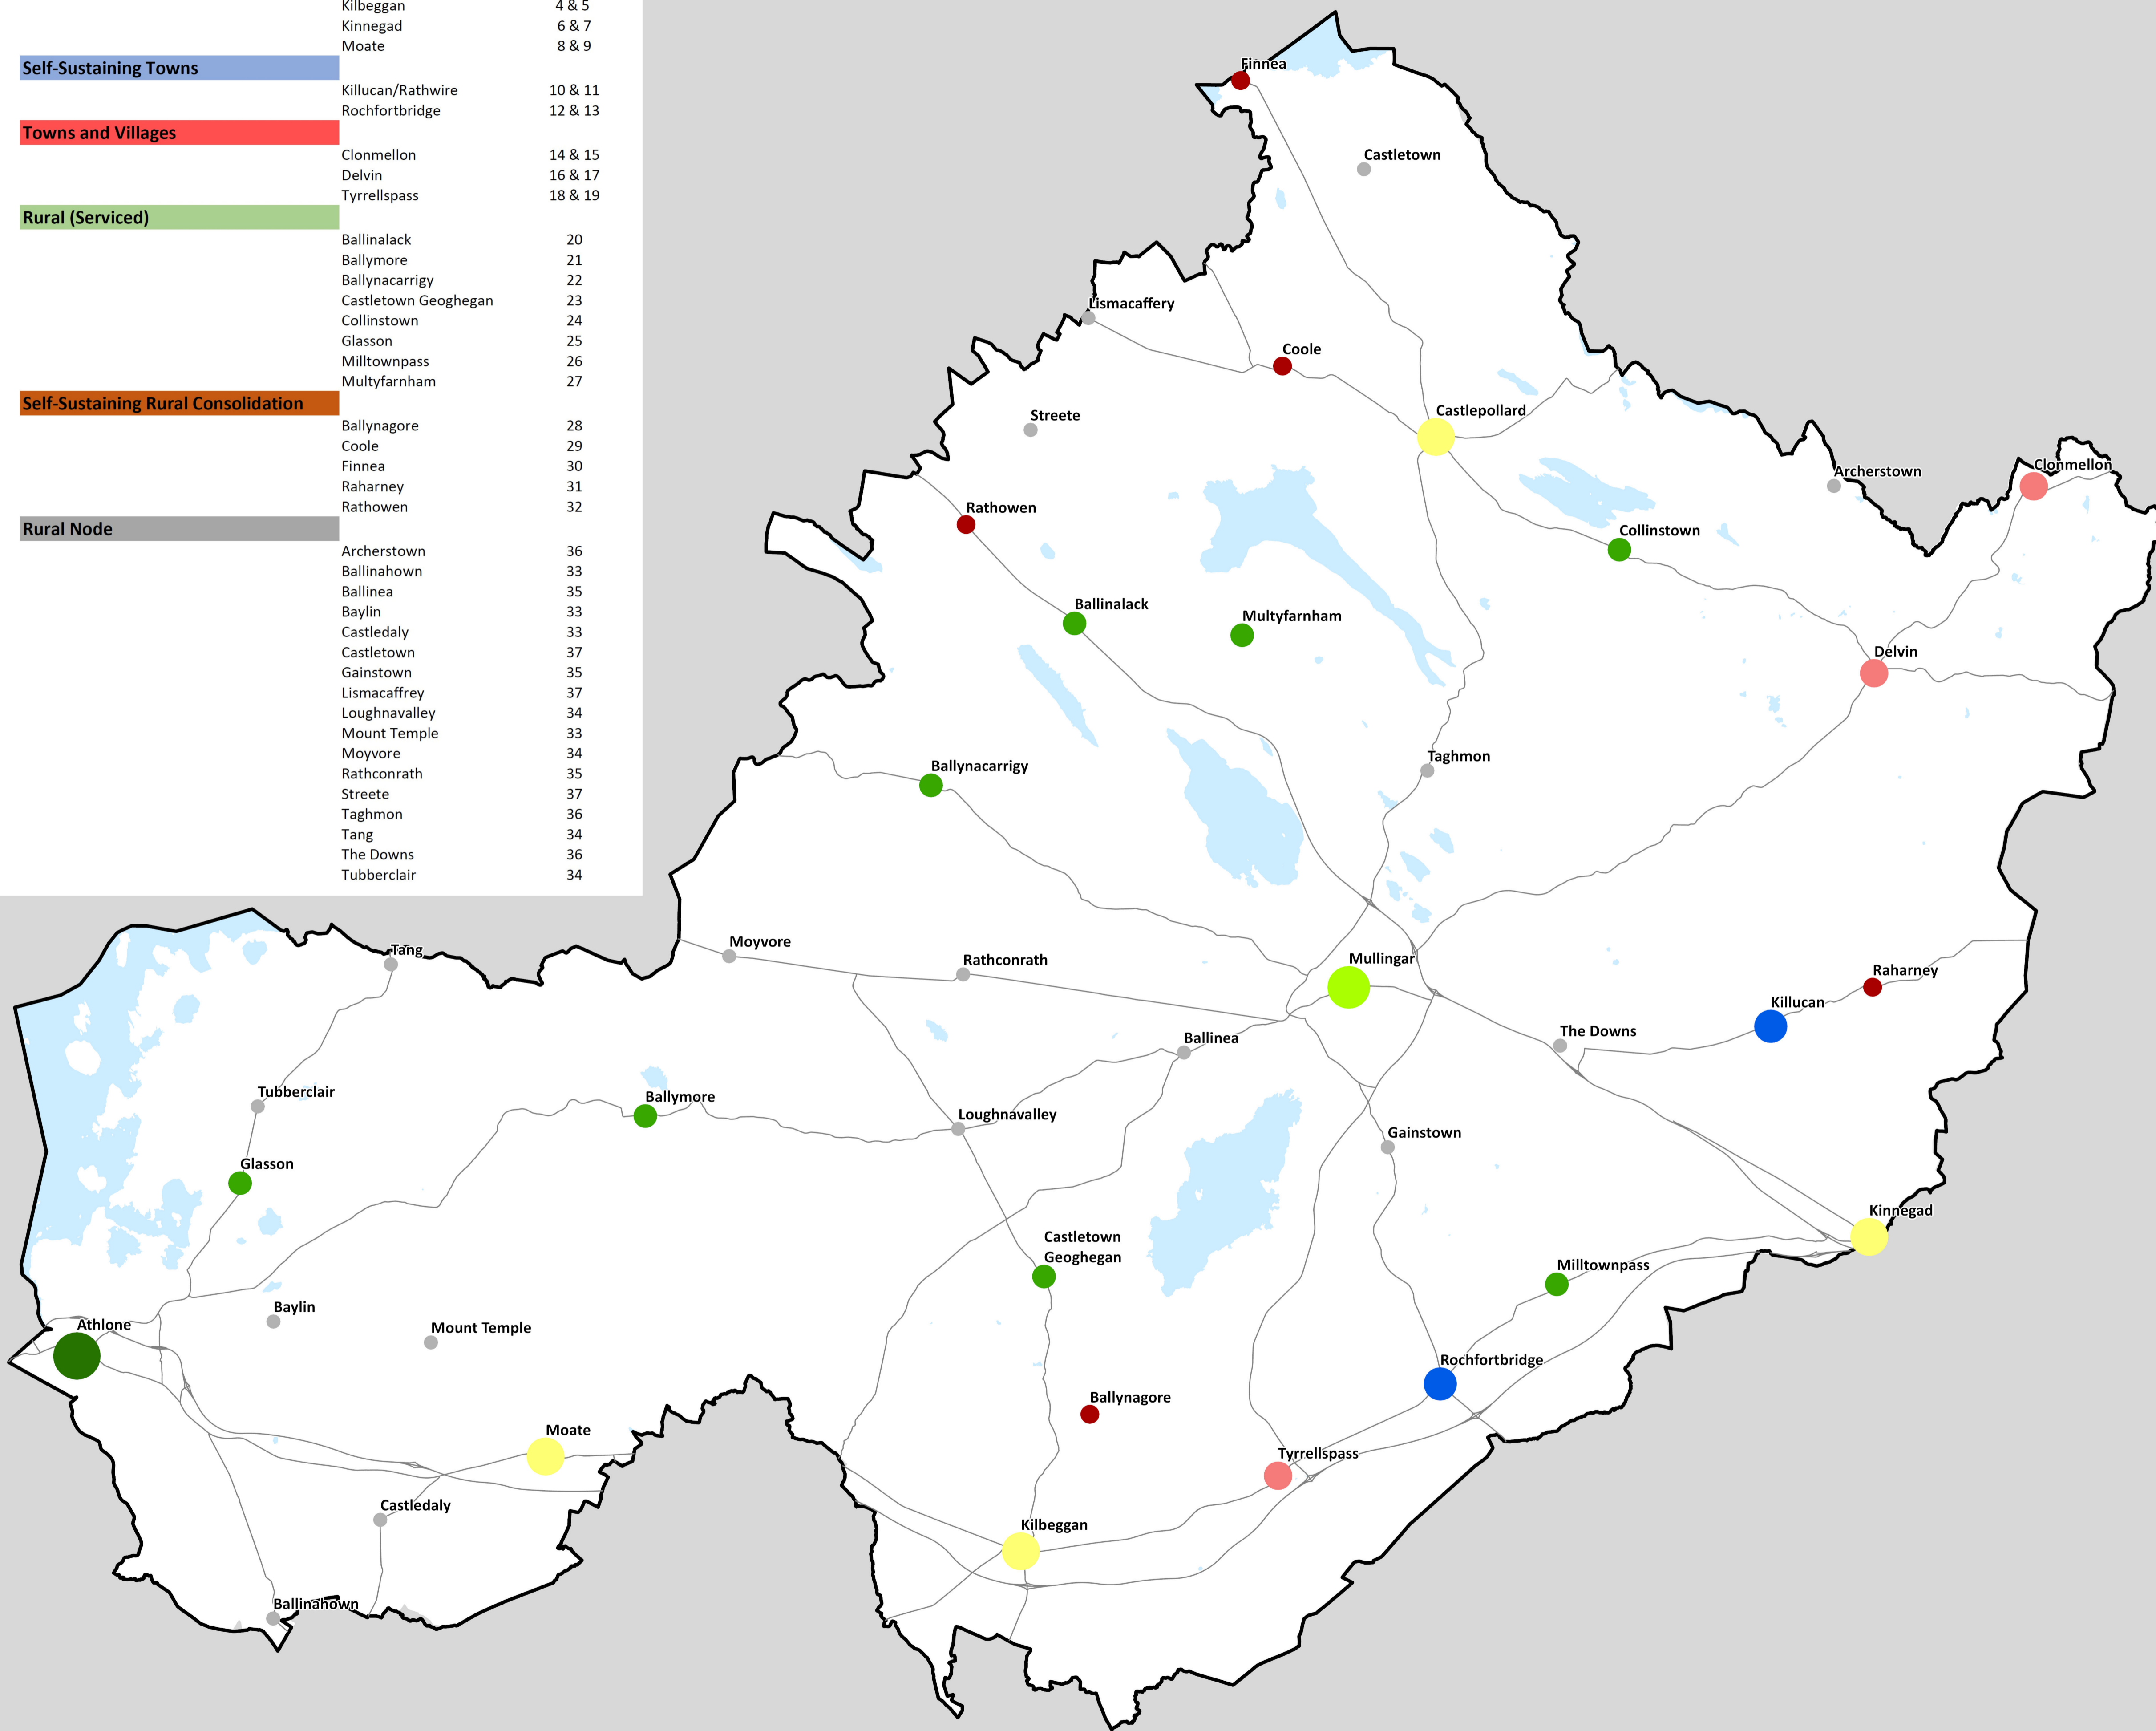

# Westmeath Settlement Hierarchy 2021 - 2027

Settlement Hierarchy	Town	Map Number
<b>Self-Sustaining Growth Towns</b>	Castlepollard	2 & 3
	Kilbeggan	4 & 5
	Kinnegad	6 & 7
	Moate	8 & 9
<b>Self-Sustaining Towns</b>	Killucan/Rathwire	10 & 11
	Rochfortbridge	12 & 13
<b>Towns and Villages</b>	Clonmellon	14 & 15
	Delvin	16 & 17
	Tyrrellspass	18 & 19
<b>Rural (Served)</b>	Ballinalack	20
	Ballymore	21
	Ballynacarrigy	22
	Castletown Geoghegan	23
	Collinstown	24
	Glasson	25
	Milltownpass	26
	Multyfarnham	27
<b>Self-Sustaining Rural Consolidation</b>	Ballynagore	28
	Coole	29
	Finnea	30
	Raharney	31
	Rathowen	32
<b>Rural Node</b>	Archerstown	36
	Ballinahown	33
	Ballinea	35
	Baylin	33
	Castledaly	33
	Castletown	37
	Gainstown	35
	Lismacaffrey	37
	Loughnavalley	34
	Mount Temple	33
	Moyvore	34
	Rathconrath	35
	Streete	37
	Taghmon	36
	Tang	34
	The Downs	36
	Tubberclair	34

**KEY**

**Settlement Hierarchy**

- Regional Growth Centre
- Key Towns
- Self-Sustaining Growth Towns
- Self-Sustaining Towns
- Towns & Villages
- Rural (Served)
- Self-Sustaining Rural Consolidation
- Rural Node

Draft Westmeath County Development Plan 2021 - 2027

Produced by Westmeath County Council's Forward Planning Section under copyright agreement from Ordnance Survey of Ireland. All rights reserved, licence no. CCMA9802