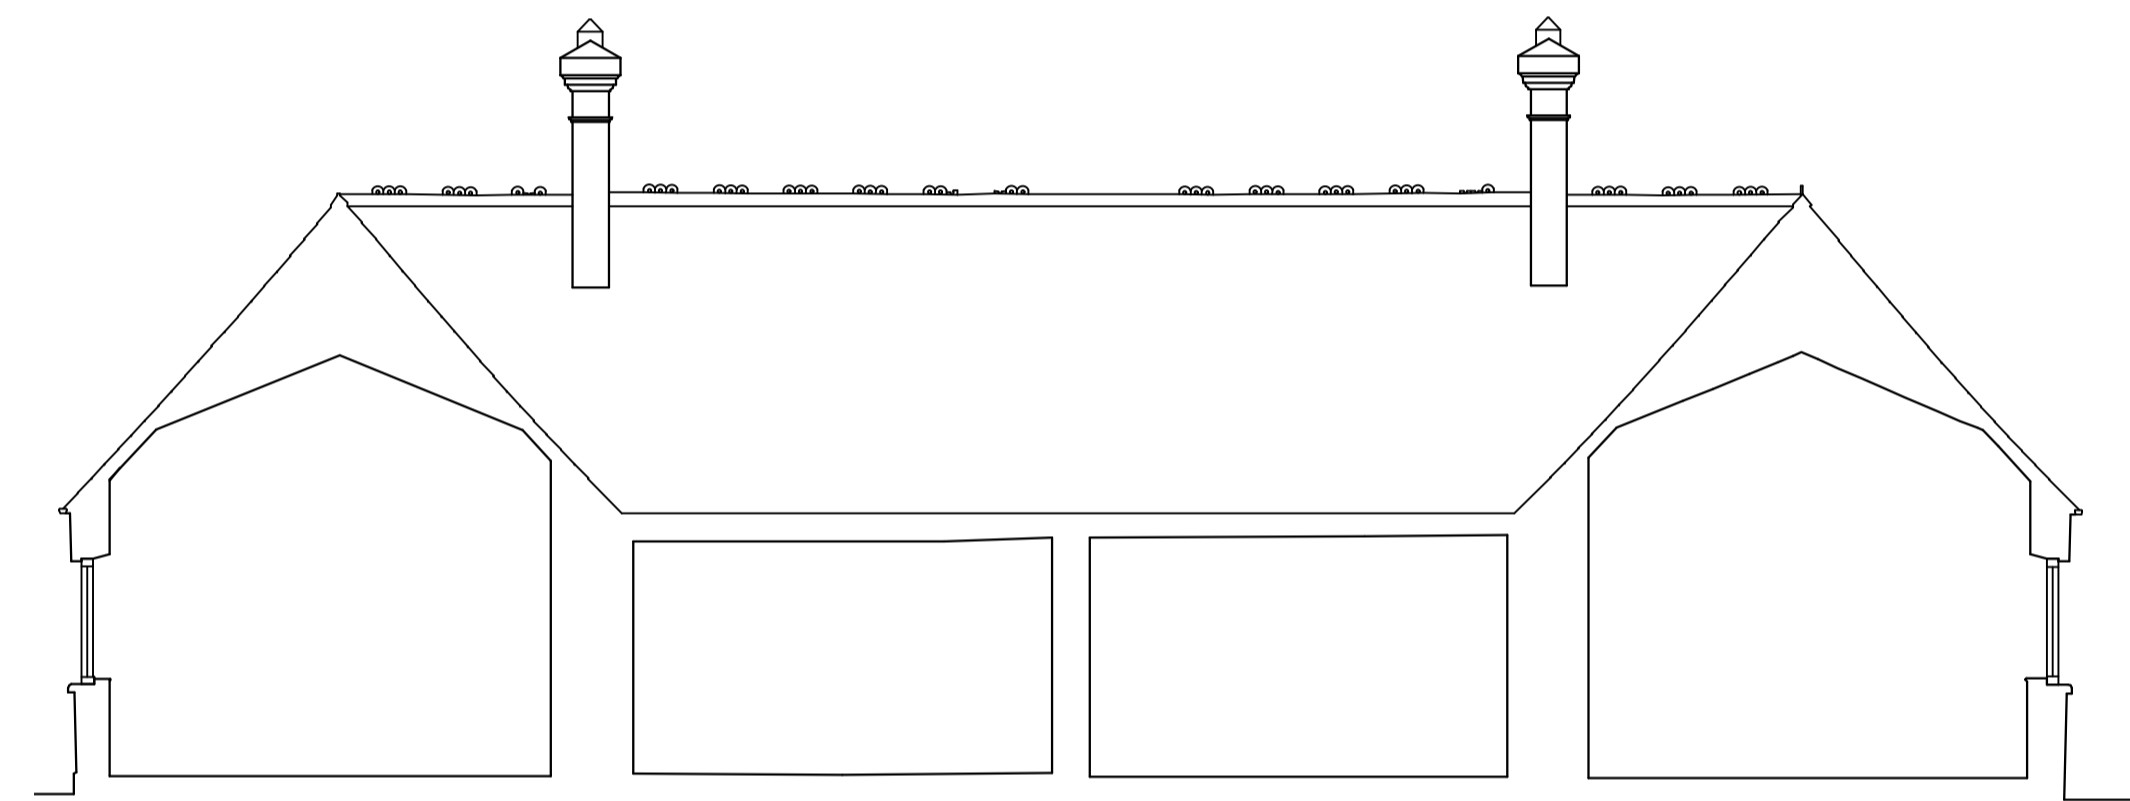

SECTION A-A
SCALE 1:100